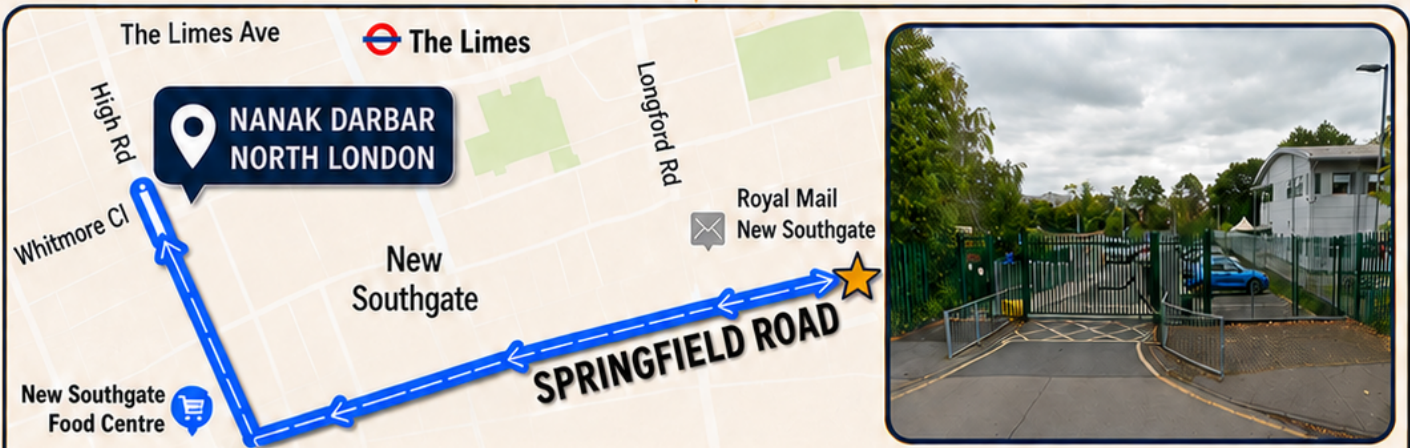

SUNDAY PARKING ARRANGEMENTS

ENTRANCE: SPRINGFIELD ROAD

(near Royal Mail New Southgate, opposite 47 Springfield Road N11 1RL)

ADDRESS

Garfield Primary School, New Southgate, N11.

ENTRANCE

Entrance: Springfield Road (near Royal Mail New Southgate, opposite 47 Springfield Road N11 1RL).

GURUDWARA MAIN CAR PARK

Reserved for Sevadar Family and Disabled/Elderly.